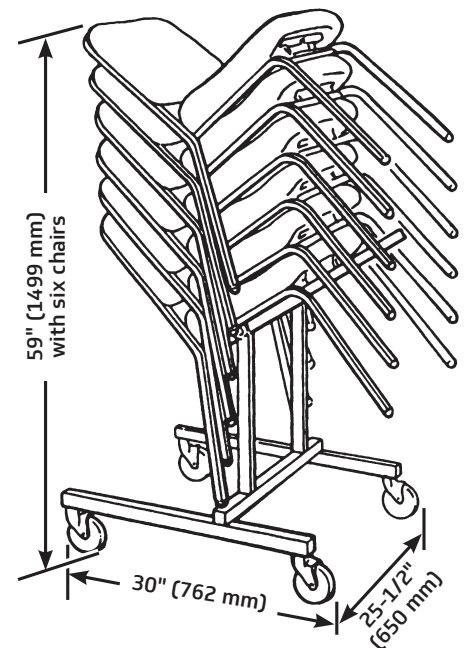

Symphony Chair

- 0970000 21 lb (9.5 kg)
- Seat is blow-molded polyethylene with contoured, high-density foam pad
- Back is rugged polypropylene with molded foam pad
- Seat and back are covered with high quality 100% polyester fabric
- Fabric is treated with BLOCKaide™ Stain Repellent
- Adjustable seat angle control
- Music posture design, with seat pan rise of 4-1/2° above thigh area, and a thigh to backrest angle of 97° allowing musicians to sit in a posture equivalent to standing, minimizing back problems
- 14-gauge steel tubing for strength
- Black upholstery and frame
- Available in heights of 18-1/2" (470 mm) and 19-1/2" (495 mm), with 1/4" (6 mm) seat angle adjustment
- Chairs stack for compact storage, up to six chairs on a cart; four chairs without a cart
- Black polypropylene leg guide
- California Technical Bulletin 117 compliant
- Ten-year warranty
- Patented

Chair Height	A	B	C	D
18-1/2" (470 mm)	33-1/2" (851 mm)	23-7/8" (605 mm)	20-1/4" (514 mm)	18-1/2" (470 mm)
19-1/2" (495 mm)	34-1/4" (870 mm)	24-3/8" (619 mm)	21" (533 mm)	19-1/2" (495 mm)

Accessories Include:

Adjustable Lumbar Pad

- 0979131 1 lb (0.5 kg)
- Pad is 1-1/2" (38 mm) thick and covered with the same black fabric as the chair
- Attached by hook and loop straps

Ganging Clamp

- 112A093
- Extruded ABS clamp allows chairs to be ganged together

Move 'N Store Cart

- 112A094 29 lb (13 kg)
- Stack, move and store up to six Symphony Chairs
- 14-gauge steel construction with four easy-roll swivel casters
- One-year warranty

Dust Cover

- 054D500
- Vinyl coated polypropylene
- For use with chairs stacked on cart