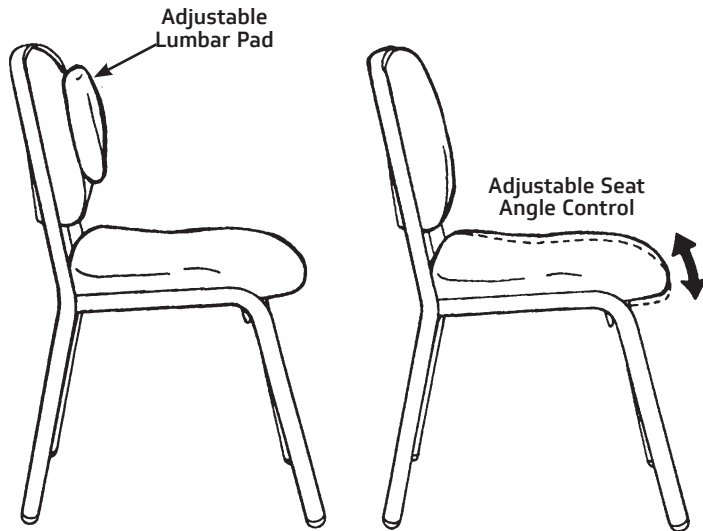

Symphony Chair

- 0970000 21 lb (9.5 kg)
- Seat is blow-molded polyethylene with contoured, high-density foam pad
- Back is rugged polypropylene with molded foam pad
- Seat and back are covered with high quality 100% polyester fabric
- Fabric is treated with BLOCKaide™ Stain Repellent
- Adjustable seat angle control
- Music posture design, with seat pan rise of 4-1/2° above thigh area, and a thigh to backrest angle of 97° allowing musicians to sit in a posture equivalent to standing, minimizing back problems
- 14-gauge steel tubing for strength
- Black upholstery and frame
- Available in heights of 18-1/2" (470 mm) and 19-1/2" (495 mm), with 1/4" (6 mm) seat angle adjustment
- Chairs stack for compact storage, up to six chairs on a cart; four chairs without a cart
- Black polypropylene leg guide
- California Technical Bulletin 117 compliant
- Ten-year warranty
- Patented

Chair Height	A	B	C	D
18-1/2" (470 mm)	33-1/2" (851 mm)	23-7/8" (605 mm)	20-1/4" (514 mm)	18-1/2" (470 mm)
19-1/2" (495 mm)	34-1/4" (870 mm)	24-3/8" (619 mm)	21" (533 mm)	19-1/2" (495 mm)

Accessories Include:

Adjustable Lumbar Pad

- 0979131 1 lb (0.5 kg)
- Pad is 1-1/2" (38 mm) thick and covered with the same black fabric as the chair
- Attached by hook and loop straps

Ganging Clamp

- 112A093
- Extruded ABS clamp allows chairs to be ganged together